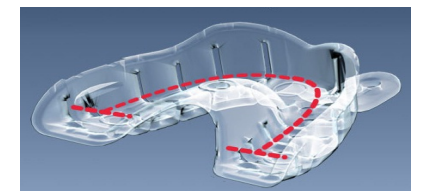

Global Dental Impression Trays, Inc.

PRICE LIST

EFFECTIVE: November 1, 2012

PART #	DESCRIPTION	Contents	Pack	Jar	Jar
				Retail Price	Wholesale Price
689LTINTRO	Massad LT Impression Trays, Intro Pack Complete	12 Trays	Jar	\$39.95	\$23.97
689LTCOMBO	Massad LT Impression Trays, Combo Pack	12 Trays	Jar	\$39.95	\$23.97
689LT1L	Massad LT Impression Trays, 1L	12 Trays	Jar	\$39.95	\$23.97
689LT1U	Massad LT Impression Trays, 1U	12 Trays	Jar	\$39.95	\$23.97
689LT2L	Massad LT Impression Trays, 2L	12 Trays	Jar	\$39.95	\$23.97
689LT2U	Massad LT Impression Trays, 2U	12 Trays	Jar	\$39.95	\$23.97
689LT3L	Massad LT Impression Trays, 3L	12 Trays	Jar	\$39.95	\$23.97
689LT3U	Massad LT Impression Trays, 3U	12 Trays	Jar	\$39.95	\$23.97
689LT4L	Massad LT Impression Trays, 4L	12 Trays	Jar	\$39.95	\$23.97
689LT4U	Massad LT Impression Trays, 4U	12 Trays	Jar	\$39.95	\$23.97
689LT5L	Massad LT Impression Trays, 5L	12 Trays	Jar	\$39.95	\$23.97
689LT5U	Massad LT Impression Trays, 5U	12 Trays	Jar	\$39.95	\$23.97
689LT3US	Massad LT Impression Trays, 3U Sample	1 Tray	Each	\$3.50	\$2.10
689LT3LS	Massad LT Impression Trays, 3L Sample	1 Tray	Each	\$3.50	\$2.10
DENLTINTRO	Denplant LT Impression Trays, Intro Pack	12 Trays	Jar	\$39.95	\$23.97
DENLTLL	Denplant LT Impression Trays, Large Lower	12 Trays	Jar	\$39.95	\$23.97
DENLTLU	Denplant LT Impression Trays, Large Upper	12 Trays	Jar	\$39.95	\$23.97
DENLTML	Denplant LT Impression Trays, Medium Lower	12 Trays	Jar	\$39.95	\$23.97
DENLTMU	Denplant LT Impression Trays, Medium Upper	12 Trays	Jar	\$39.95	\$23.97
DENLTSL	Denplant LT Impression Trays, Small Lower	12 Trays	Jar	\$39.95	\$23.97
DENLTSU	Denplant LT Impression Trays, Small Upper	12 Trays	Jar	\$39.95	\$23.97
DENLTMUS	Denplant LT Impression Trays, Medium Upper Sample	1 Tray	Each	\$3.50	\$2.10
DENLTMLS	Denplant LT Impression Trays, Medium Lower Sample	1 Tray	Each	\$3.50	\$2.10
687231	Massad Jaw Recorder	14 Disposable	Set	\$89.95	\$53.97
689810	Massad Lip Ruler	1 Ruler	Each	\$29.95	\$17.97